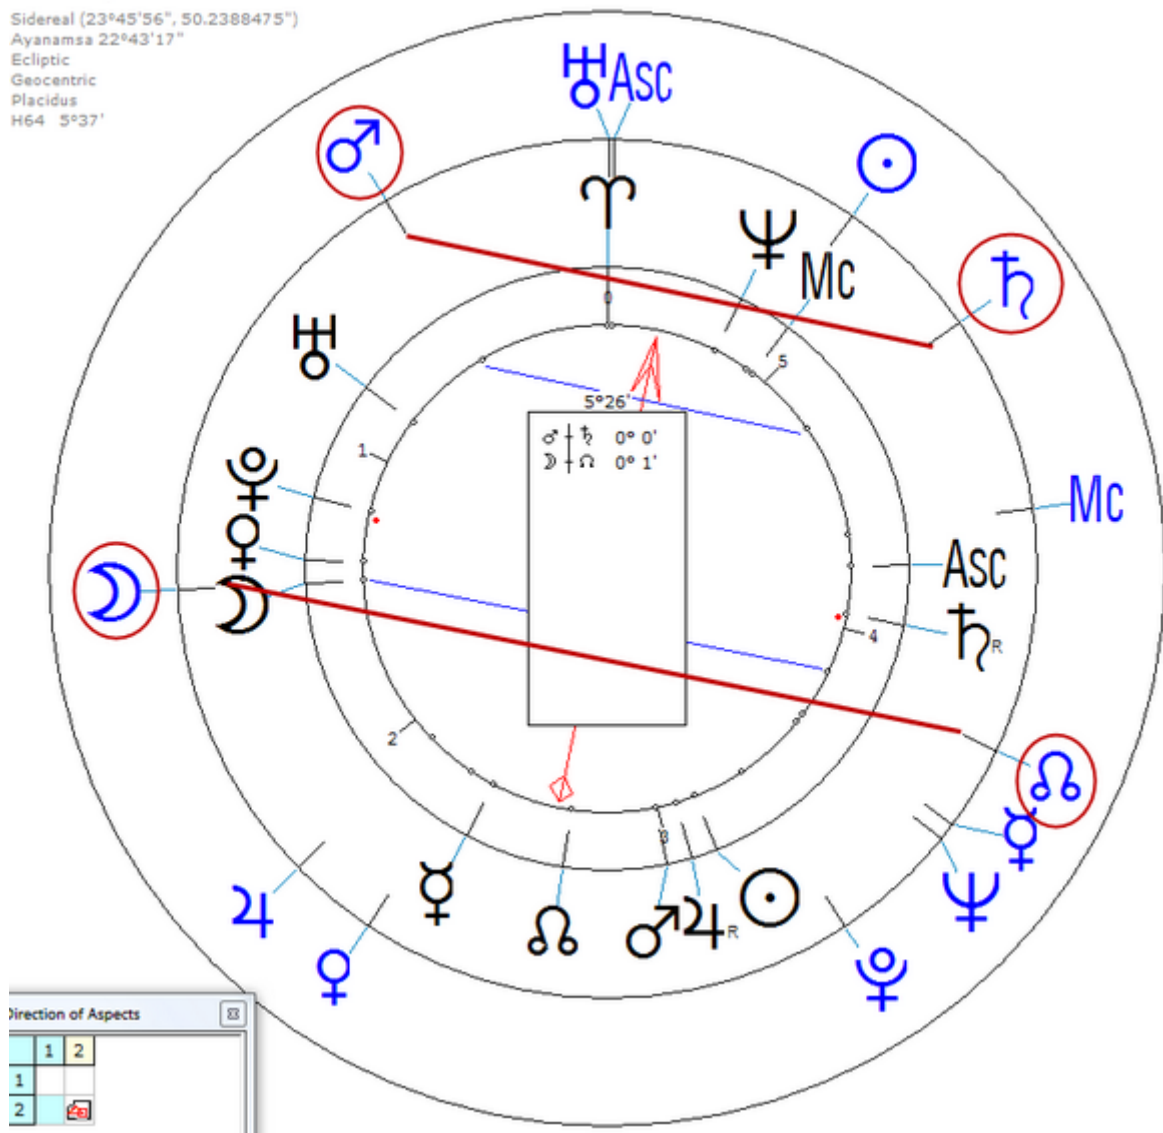

Quilliot, Roger

19 June 1925 at 15:00 (= 3:00 PM)Hermaville, France, 50n1924, 2e3514
French politician.

<https://www.astro.com/astro-databank/Quilliot,_Roger>

Death by Suicide 17 July 1998

Progressed Lunar Return (Harmonic 64)

Lunar ☾/♋ = Lunar ♂/♏

He has in Natal ☾_n/♋_n = ♂_n/♏_n

Quilliot, Roger
19 June 1925 Fri 15:00 (GMT+1) 50n19 2e35
Hermaville, France

Sidereal (23°45'56", 50.2388475")
Ayanamsa 22°43'17"
Ecliptic
Geocentric
Placidus
H64 5°37'